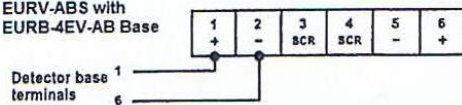

Select the relevant toggle switches and slide them towards the 'ON' position and set the address number required for example, to set address 37, as shown above, slide toggle switches numbered 1 and 3 and 6 (decimal value 1 and 37) towards the 'ON' position.

EURV-ABS Sounder Instruction Sheet

Tone Selection Table:

Tone	Alarm	Alert	SW1	SW2	SW3	SW4
1	Standard alarm tone. 750Hz/1000Hz alternating, 0.5s for each tone.	10	ON	ON	ON	ON
2	Warble tone, general use. 850-950Hz sweep at 9Hz.	10	OFF	ON	ON	ON
3	Sweep 1s (UK). 800Hz to 970Hz sweep over 1s, repeating.	10	ON	OFF	ON	ON
4	French fire tone. 440Hz for 400ms, 554Hz for 100ms, repeating.	10	OFF	OFF	ON	ON
5	German DIN tone. 1200Hz to 500Hz sweep over 1s, repeating.	10	ON	ON	OFF	ON
6	Dutch tone. 500Hz to 1200Hz over 3.5s, 0.25s gap, repeating.	10	OFF	ON	OFF	ON
7	Pulsed tone 1s on, 1s off at 750Hz.	10	ON	OFF	OFF	ON
8	Continuous, 750Hz.	10	OFF	OFF	OFF	ON
9	Continuous, 1000Hz.	10	ON	ON	ON	OFF
10	Pulsed tone 1s on, 1s off at 1000Hz.	10	OFF	ON	ON	OFF
11	Alternating at 2250Hz for 0.5s, 3000Hz, for 3s.	10	ON	OFF	ON	OFF
12	Sweep 9Hz. 2250Hz to 3000Hz, repeating.	10	OFF	OFF	ON	OFF
13	Sweep 1Hz. 2250Hz to 3000Hz, repeating.	10	ON	ON	OFF	OFF
14	Continuous, 3000Hz.	10	OFF	ON	OFF	OFF
15	Pulsed tone 1s on, 1s off at 3000Hz.	10	ON	OFF	OFF	OFF
16	Silent (no sound).	10	OFF	OFF	OFF	OFF

Connections:

EURV-ABS with
EURB-4EV-AB Base

EURV-ABS with
Red/White Cover