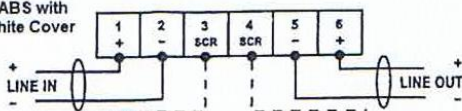

19/20 Stratfield Park, Elettra Avenue, Waterlooville
Portsmouth, P07 7XN. www.eurotechfire.com